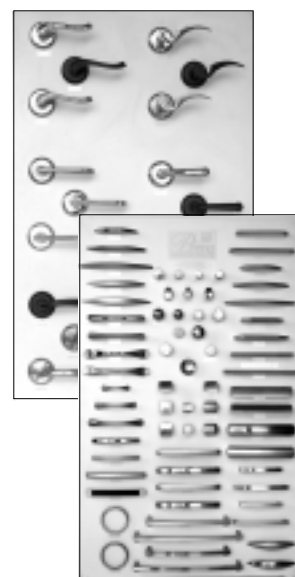

NEPTUNE
HL1945

CRANDON
HL1955

CARLIN
HL1965

Primo **DISPLAYS** NOW AVAILABLE!

See our 2008 catalogs for more information.

Call HI LINE today and ask if your showroom is eligible for a FREE display - you pay freight only!