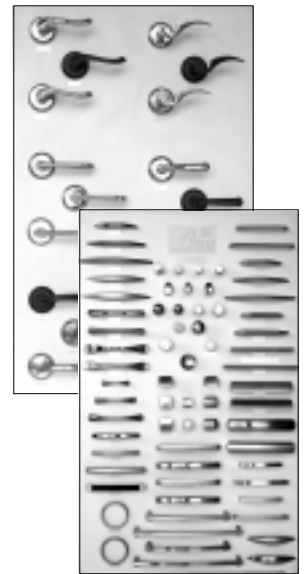

2008 CATALOGS & PRICE BOOKS

If you don't have this Binder, call HI LINE!

800-824-8627