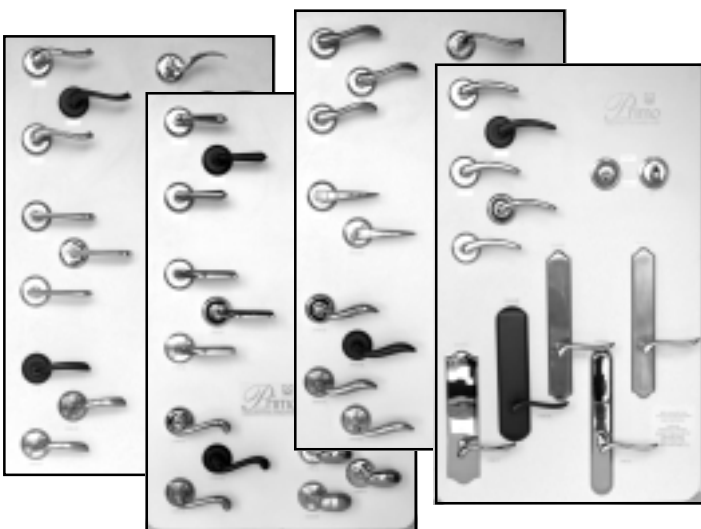

Primo DISPLAYS ALL NEW FOR 2008

Free-standing display with both Door and Cabinet Hardware or wall-hung display board.

Call HI LINE today and ask if your showroom is eligible for a FREE display-you pay freight only!