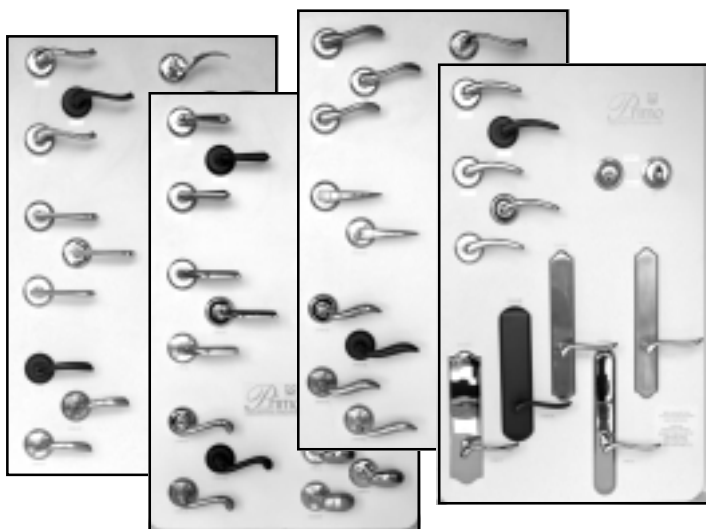

CRESCENT
HL1835

SANIBEL
HL1885

GASPARILLA
HL1895

NEPTUNE
HL1945

CRANDON
HL1955

CARLIN
HL1965

Primo DISPLAYS ALL NEW FOR 2008

Free-standing display with both Door and Cabinet Hardware or wall-hung display board.